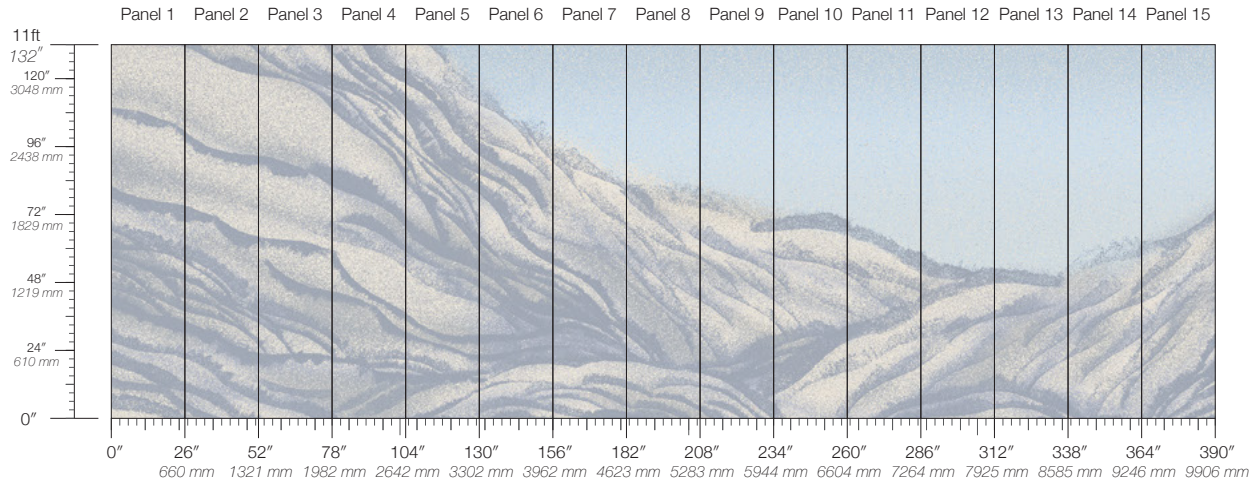

Singing Sand Ravine

Suitable for residential and some commercial projects

COLOR
Ravine

STOCK
Made to order

REPEAT
Non-repeating

CONTACT
sales@calicowallpaper.com
+1 718 243 1705
57 Lispenard Street
New York, NY 10013 USA

ITEM
3210

MINIMUM
1 panel

LEAD TIME
4 weeks to print

CONTENT
Clay-Coated Paper

MAINTENANCE
Water-based cleanser

ORIGIN
USA

DISCLAIMER
Panel maps represent mural artwork only. Reference the physical sample for color and texture.

PANEL WIDTH
26" / 661 mm trimmed

FLAMMABILITY
ASTM E84 Adhered Class A

DETAILS
Custom options available

PANEL HEIGHT
132" / 3353 mm standard

ENVIRONMENTAL
FSC Certified Content

PRICE
Available upon request